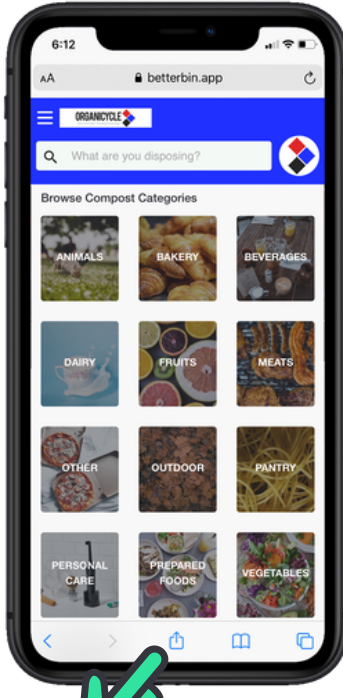

WHAT

Organicycle now has a new web app for its residential curbside compost program members! Members can use the app to search for any product to find out if it is acceptable in your Organicycle cart. Learn how to get to the app and save it to your phone's home screen, below.

HOW TO ACCESS

Participants can access the app a few different ways:

1 Snap a photo of the QR code 

2 Go to **betterbin.app** on your mobile device and choose **Organicycle - Residential** as the community

You will not find the app in the App Store or Google Play!

SAVE THE WEB APP TO YOUR DEVICE'S HOME SCREEN

Apple Devices

STEP 1

STEP 2

Android Devices

STEP 1

STEP 2