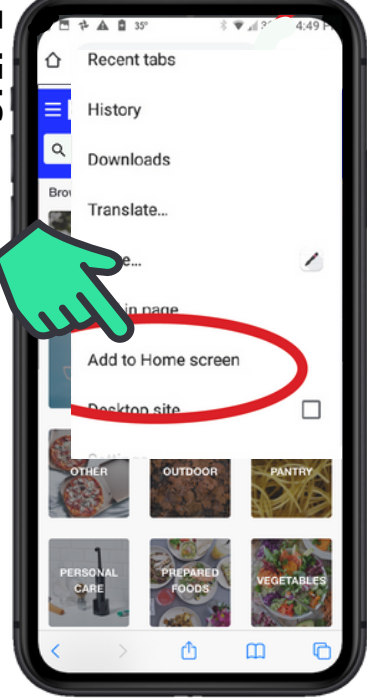

WHAT

Organicycle now has a new web app for its residential curbside compost program members! Members can use the app to search for any product to find out if it is acceptable in your Organicycle cart. Learn how to get to the app and save it to your phone's home screen, below.

HOW TO ACCESS

Participants can access the app a few different ways:

1 Snap a photo of the QR code 

2 Go to **betterbin.app** on your mobile device and choose **Organicycle - Residential** as the community

You will not find the app in the App Store or Google Play!

SAVE THE WEB APP TO YOUR DEVICE'S HOME SCREEN

Apple Devices

STEP 1

STEP 2

Android Devices

STEP 1

STEP 2