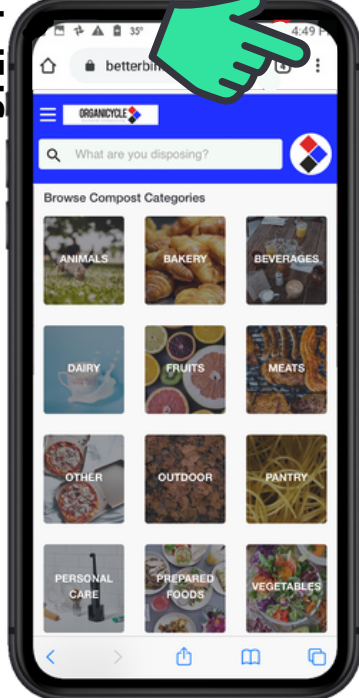

WHAT

Organicycle now has a new web app for its residential curbside compost program members! Members can use the app to search for any product to find out if it is acceptable in your Organicycle cart. Learn how to get to the app and save it to your phone's home screen, below.

HOW TO ACCESS

Participants can access the app a few different ways:

1 Snap a photo of the QR code 

2 Go to **betterbin.app** on your mobile device and choose **Organicycle - Residential** as the community

You will not find the app in the App Store or Google Play!

SAVE THE WEB APP TO YOUR DEVICE'S HOME SCREEN

Apple Devices

STEP 1

STEP 2

Android Devices

STEP 1

STEP 2