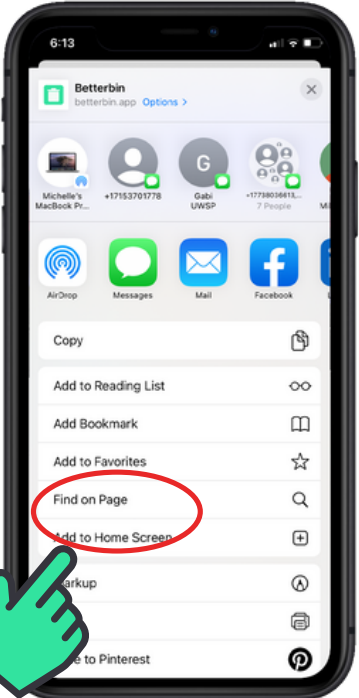

WHAT

Organicycle now has a new web app for its residential curbside compost program members! Members can use the app to search for any product to find out if it is acceptable in your Organicycle cart. Learn how to get to the app and save it to your phone's home screen, below.

HOW TO ACCESS

Participants can access the app a few different ways:

1 Snap a photo of the QR code 

2 Go to **betterbin.app** on your mobile device and choose **Organicycle - Residential** as the community

You will not find the app in the App Store or Google Play!

SAVE THE WEB APP TO YOUR DEVICE'S HOME SCREEN

Apple Devices

STEP 1

STEP 2

Android Devices

STEP 1

STEP 2